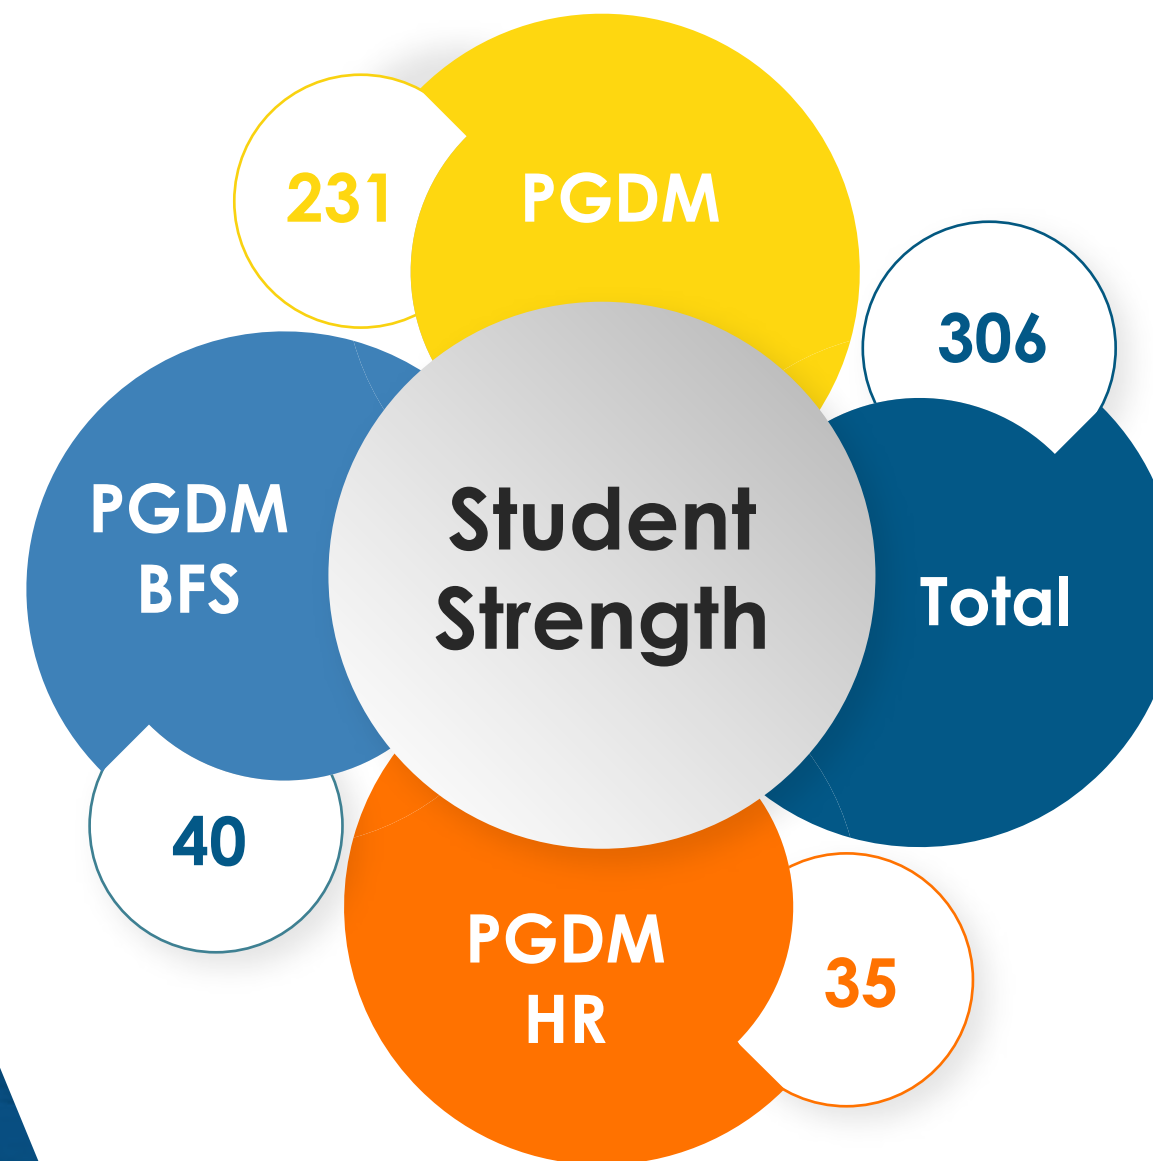

Educational Background