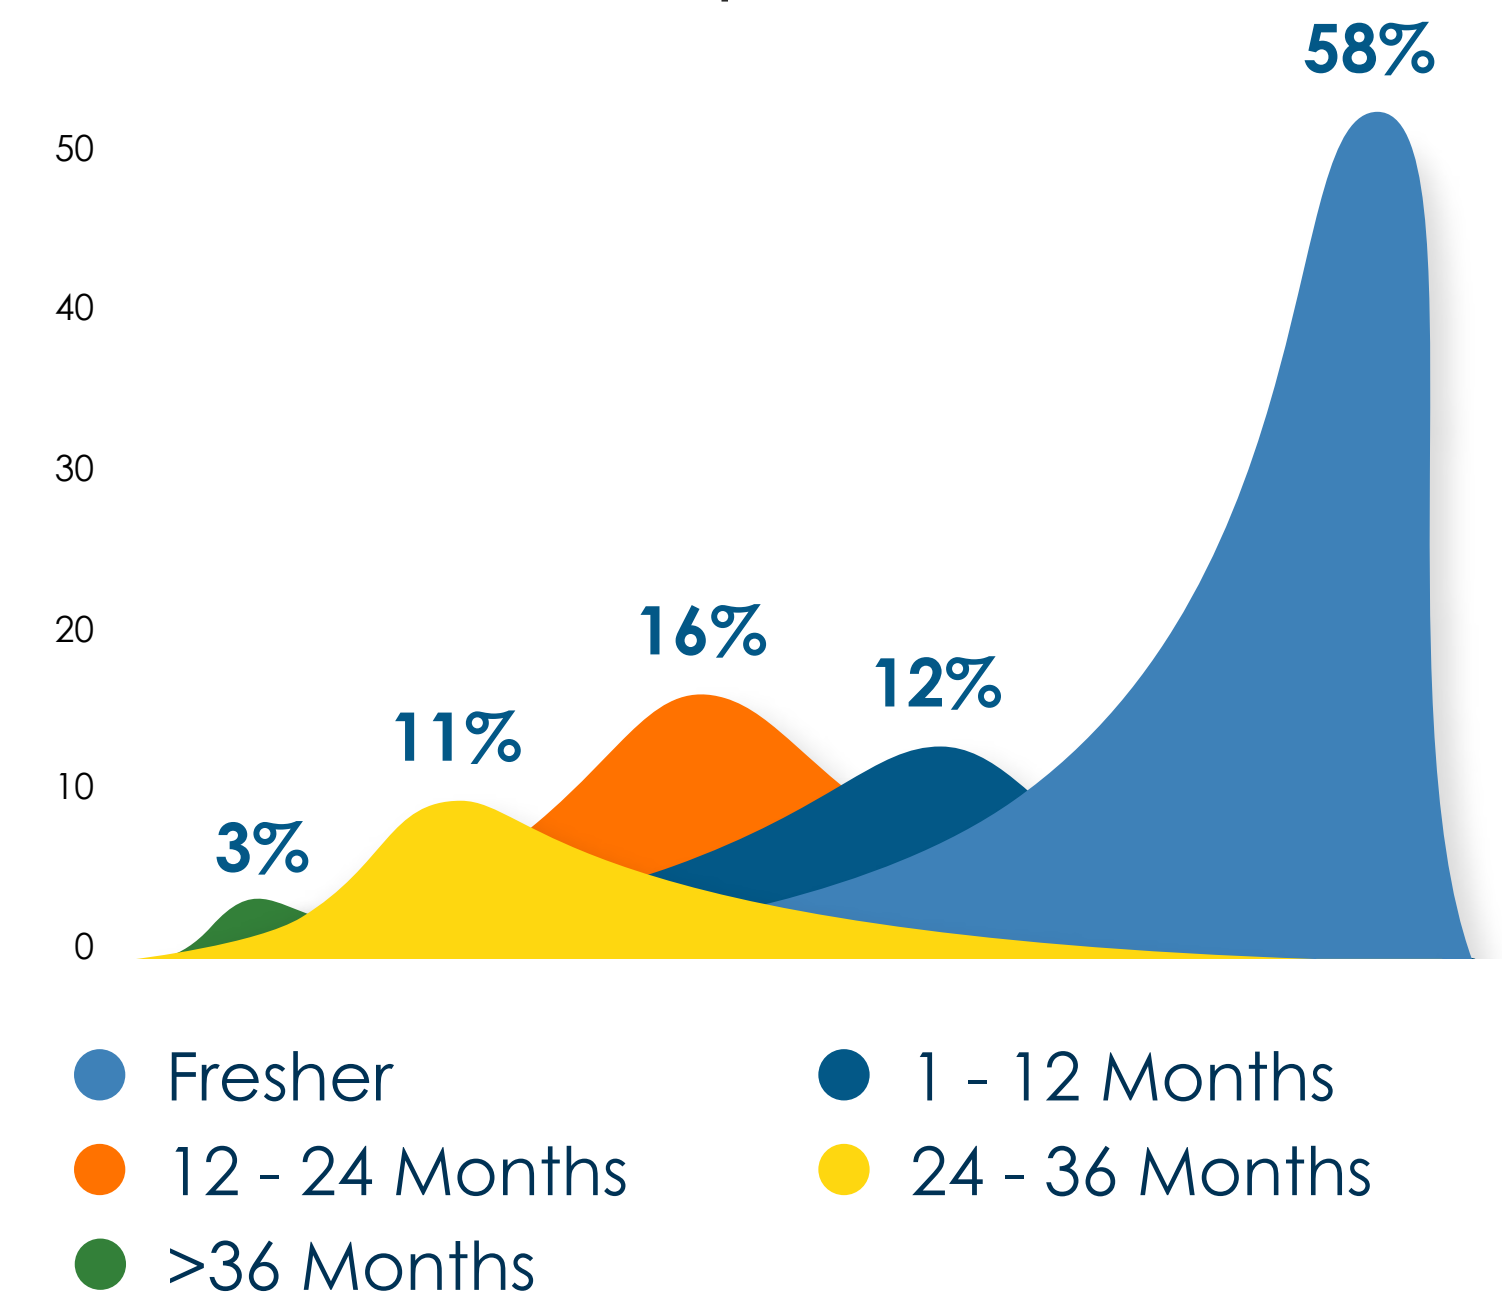

Work Experience