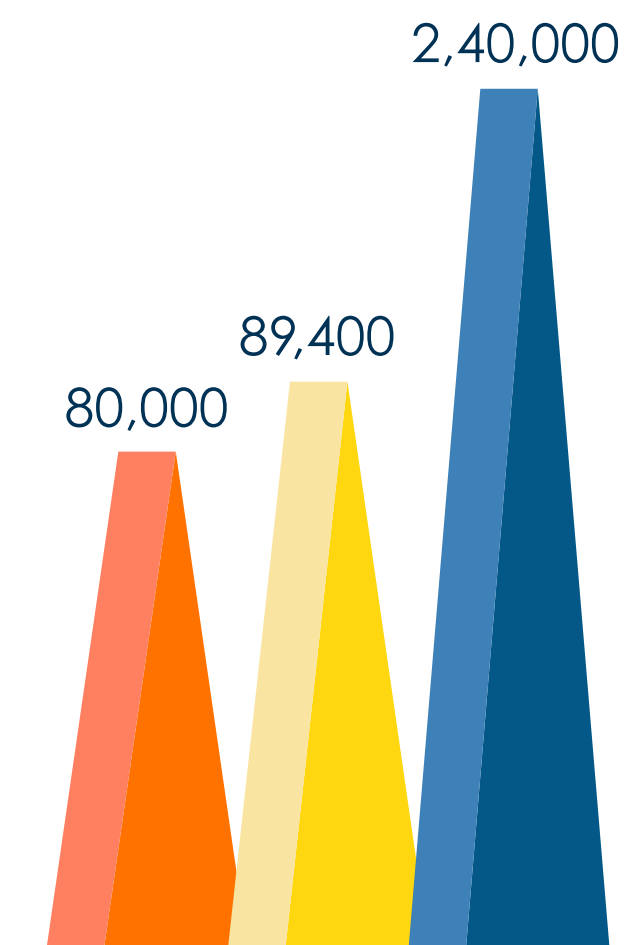

# PLACEMENT STATISTICS

**2,40,000**  
Highest  
Stipend

**73,000**  
Average  
Stipend

**80,000**  
Median  
Stipend

## Placement Summary

Overall

PGDM

PGDM BFS

PGDM HR

● Median    ● Average    ● Highest

All figures in INR  
For 2 months

# PLACEMENT STATISTICS

Top 10%

Top 25%

● Average ● Median

All figures in INR  
For 2 months

## Gender Ratio