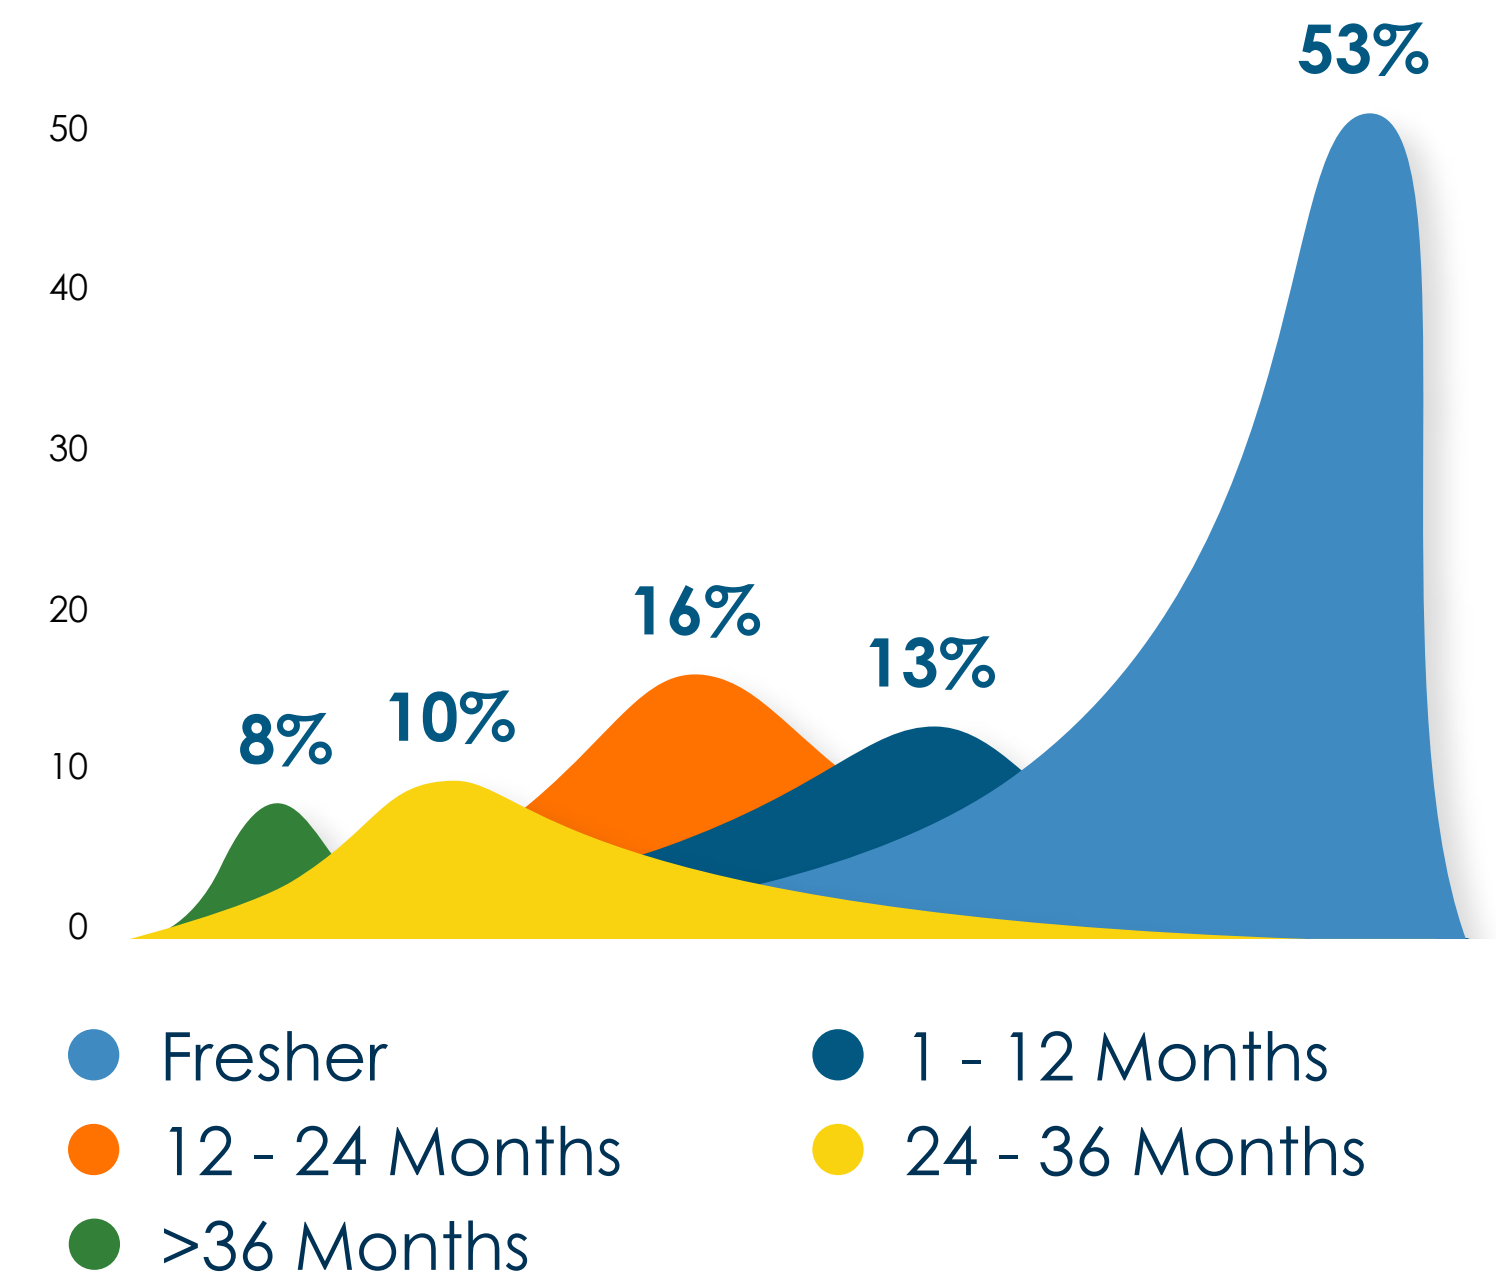

All figures are in LPA

BATCH STATISTICS

Students are from varied educational backgrounds and have extensive industry knowledge, owing to the fact that they have worked in sectors like Consulting, Automotive, FMCG/D, Retail, Construction, Analytics, BFSI, E-commerce, Textile, Energy and Power, Manufacturing, EPC, Media, Telecom, and IT/ITES, making the batch extremely diverse.

Gender Ratio

Educational Background

Work Experience

SECTOR OVERVIEW

Sector Wise Offers Made

Overall

PGDM

PGDM BFS