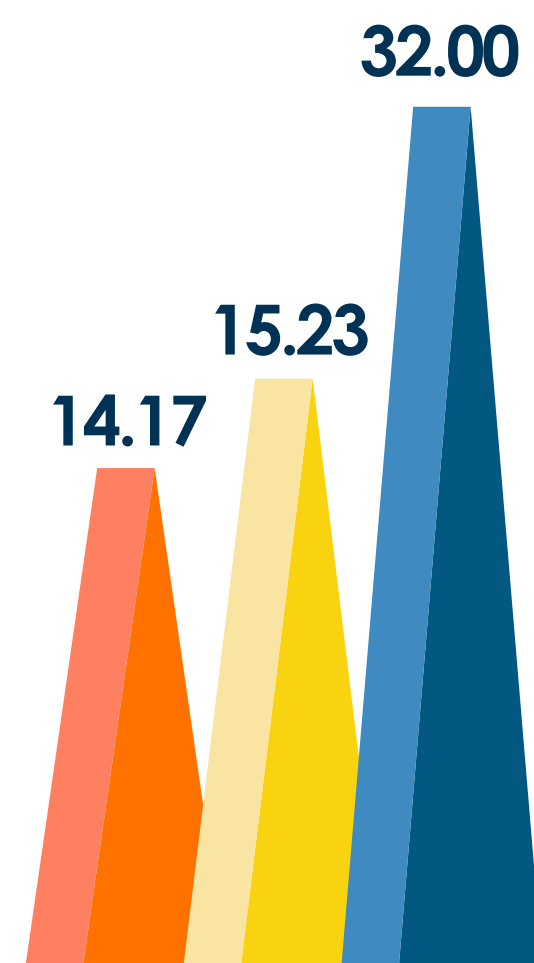

PLACEMENT REPORT 2020-22

PLACEMENT STATISTICS

32 LPA
Highest
CTC

15.23 LPA
Average
CTC

5
International
Offers

Placement Summary

Overall

PGDM