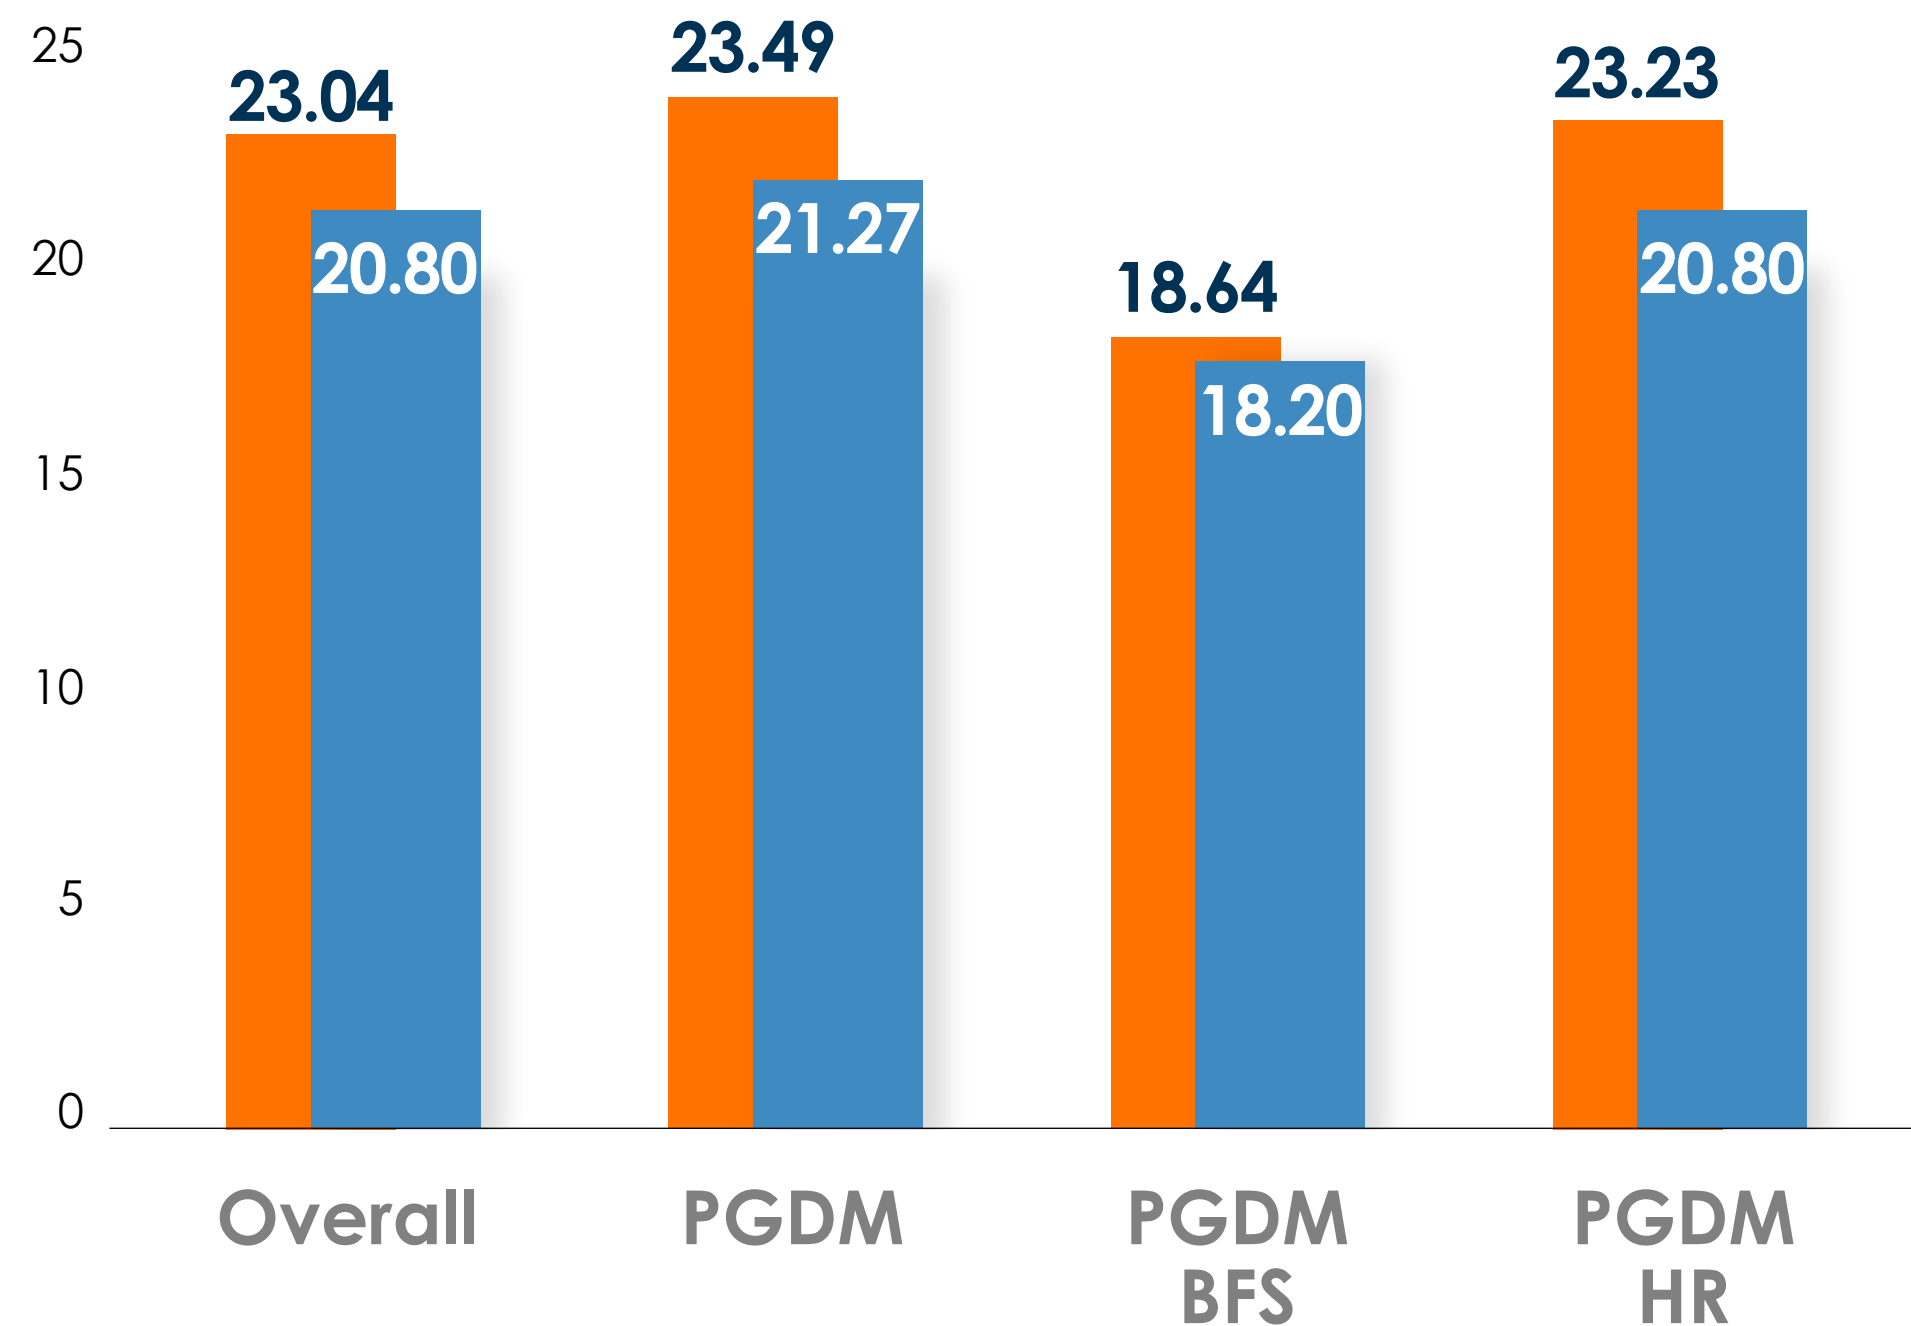

PLACEMENT REPORT 2020-22

PLACEMENT STATISTICS

32 LPA
Highest
CTC

15.23 LPA
Average
CTC

5
International
Offers

Placement Summary

Overall

PGDM

PGDM BFS

PGDM HR

● Median ● Average ● Highest

All figures are in LPA

PLACEMENT STATISTICS

Top 10%

Top 25%

● Average ● Median

All figures are in LPA

BATCH STATISTICS

Students are from varied educational backgrounds and have extensive industry knowledge, owing to the fact that they have worked in sectors like Consulting, Automotive, FMCG/D, Retail, Construction, Analytics, BFSI, E-commerce, Textile, Energy and Power, Manufacturing, EPC, Media, Telecom, and IT/ITES, making the batch extremely diverse.

Gender Ratio

Educational Background

Work Experience

SECTOR OVERVIEW

Sector Wise Offers Made

Overall

PGDM

PGDM BFS