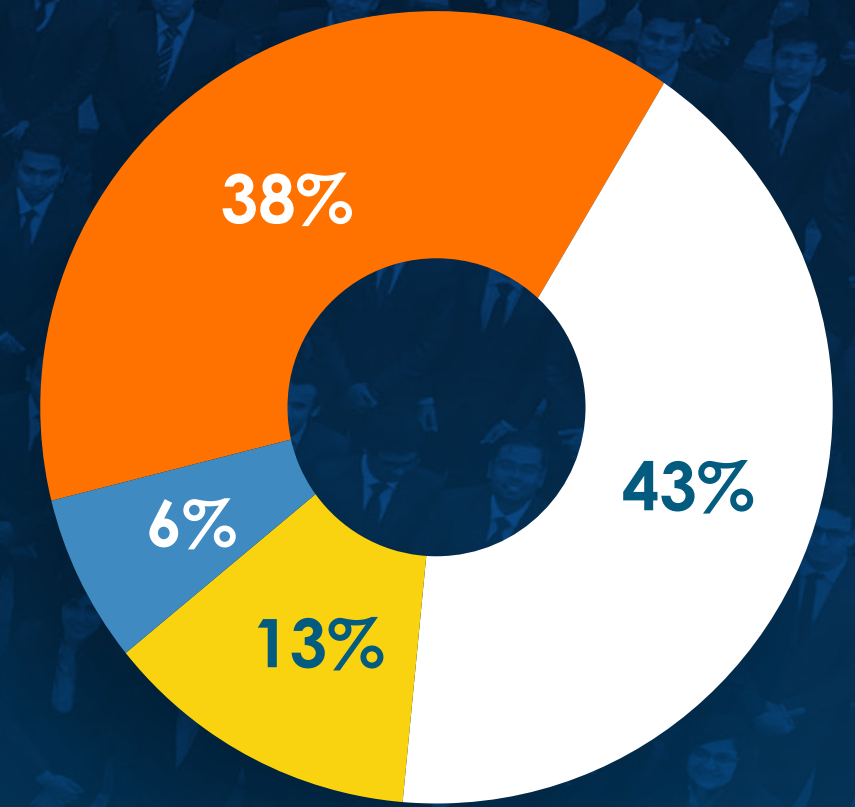

All figures are in LPA

BATCH STATISTICS

Students are from varied educational backgrounds and have extensive industry knowledge, owing to the fact that they have worked in sectors like Consulting, Automotive, FMCG/D, Retail, Construction, Analytics, BFSI, E-commerce, Textile, Energy and Power, Manufacturing, EPC, Media, Telecom, and IT/ITES, making the batch extremely diverse.

Gender Ratio

Educational Background

Work Experience

SECTOR OVERVIEW

Sector Wise Offers Made

Overall

PGDM

PGDM BFS