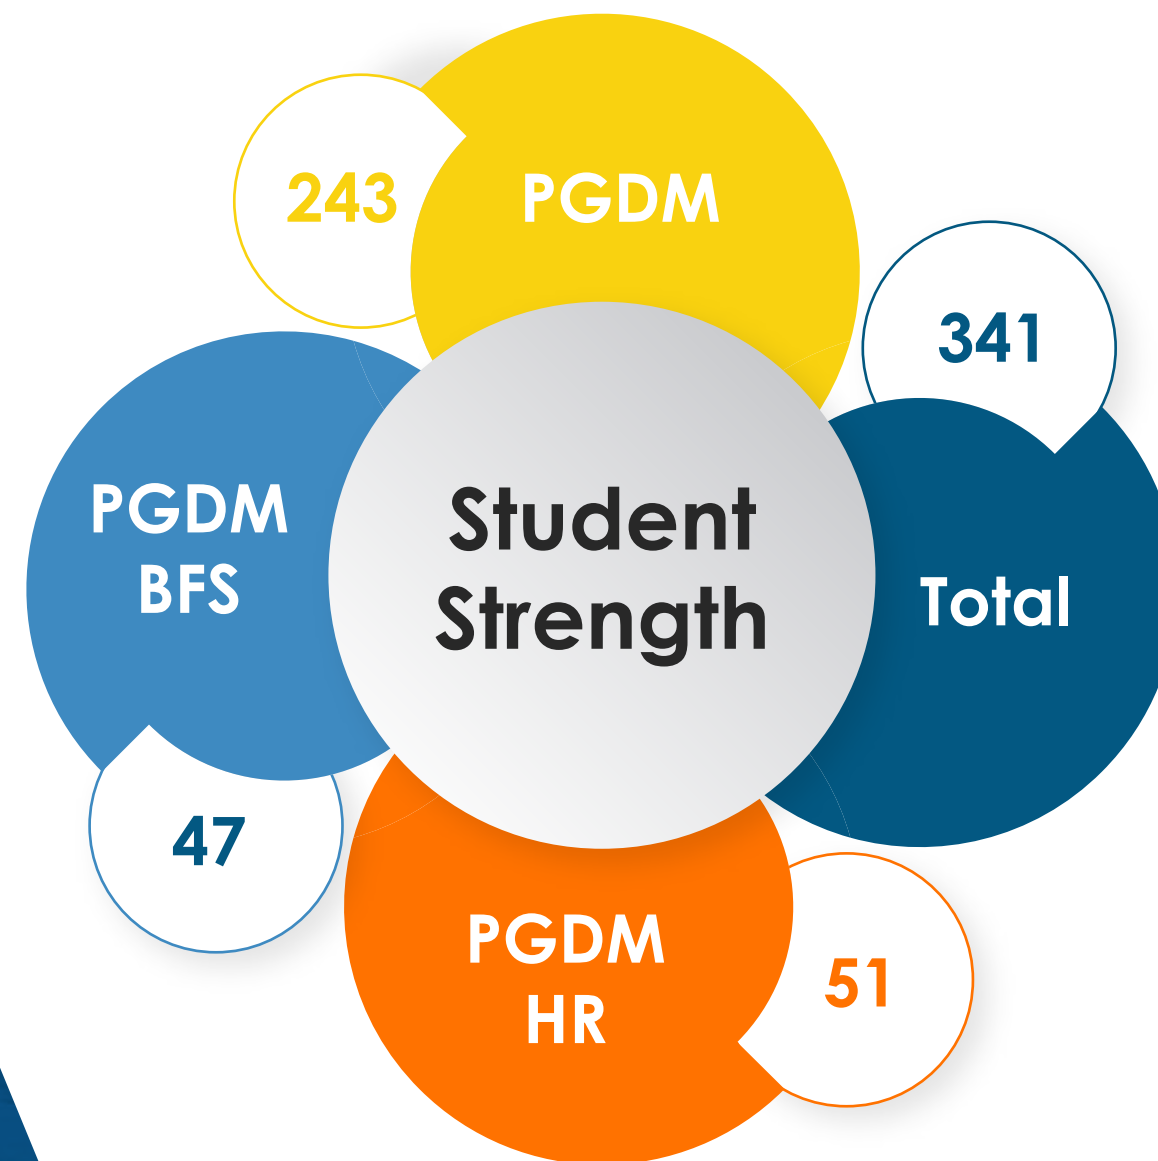

All figures are in LPA

BATCH STATISTICS

Students are from varied educational backgrounds and have extensive industry knowledge, owing to the fact that they have worked in sectors like Consulting, Automotive, FMCG/D, Retail, Construction, Analytics, BFSI, E-commerce, Textile, Energy and Power, Manufacturing, EPC, Media, Telecom, and IT/ITES, making the batch extremely diverse.

Gender Ratio

Educational Background

Work Experience

SECTOR OVERVIEW

Sector Wise Offers Made

Overall

PGDM

PGDM BFS