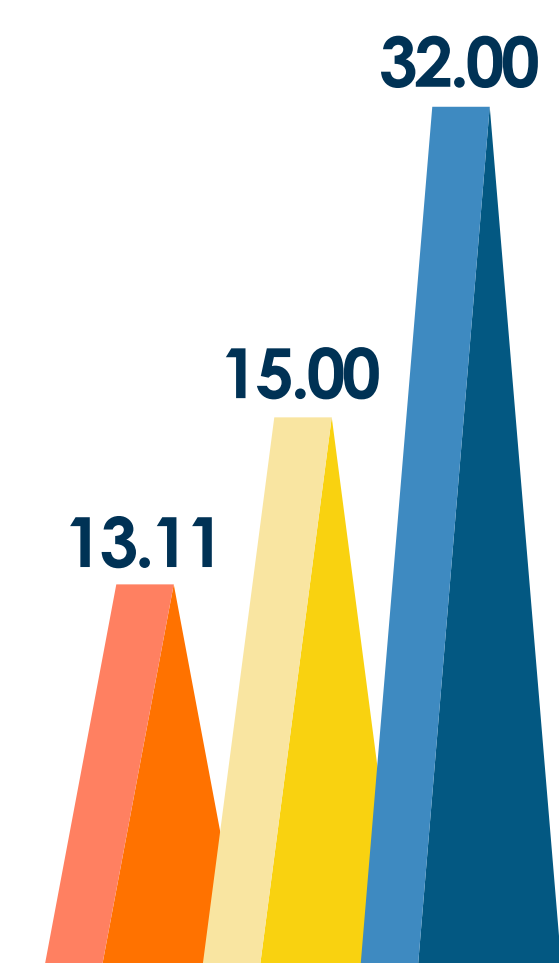

PGDM HR

● Median   ● Average   ● Highest

All figures are in LPA