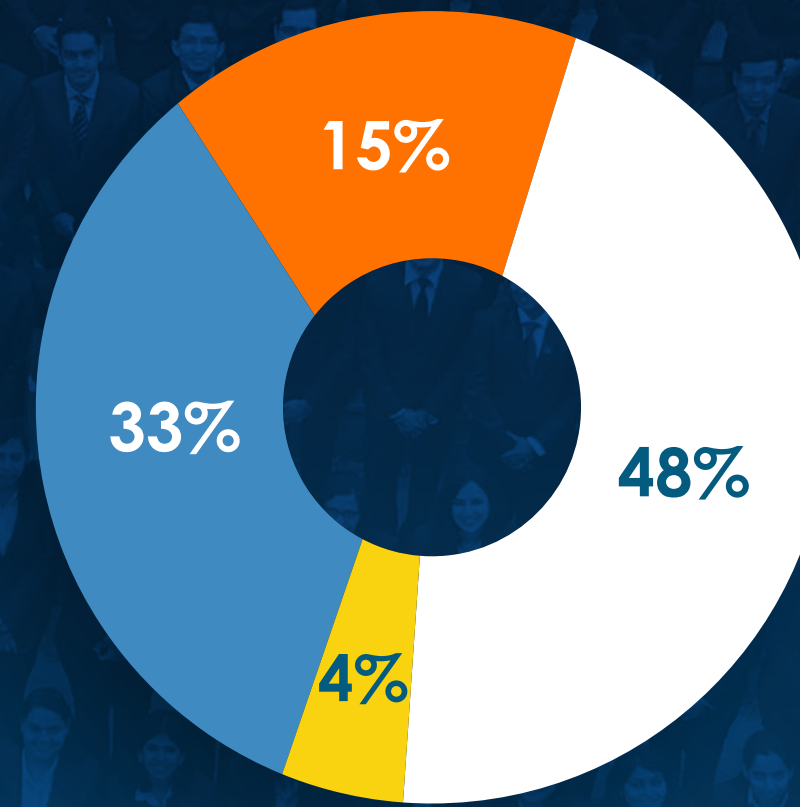

All figures are in LPA

BATCH STATISTICS

Students are from varied educational backgrounds and have extensive industry knowledge, owing to the fact that they have worked in sectors like Consulting, Automotive, FMCG/D, Retail, Construction, Analytics, BFSI, E-commerce, Textile, Energy and Power, Manufacturing, EPC, Media, Telecom, and IT/ITES, making the batch extremely diverse.

Gender Ratio

Educational Background

Work Experience

SECTOR OVERVIEW

Sector Wise Offers Made

Overall

PGDM

PGDM BFS