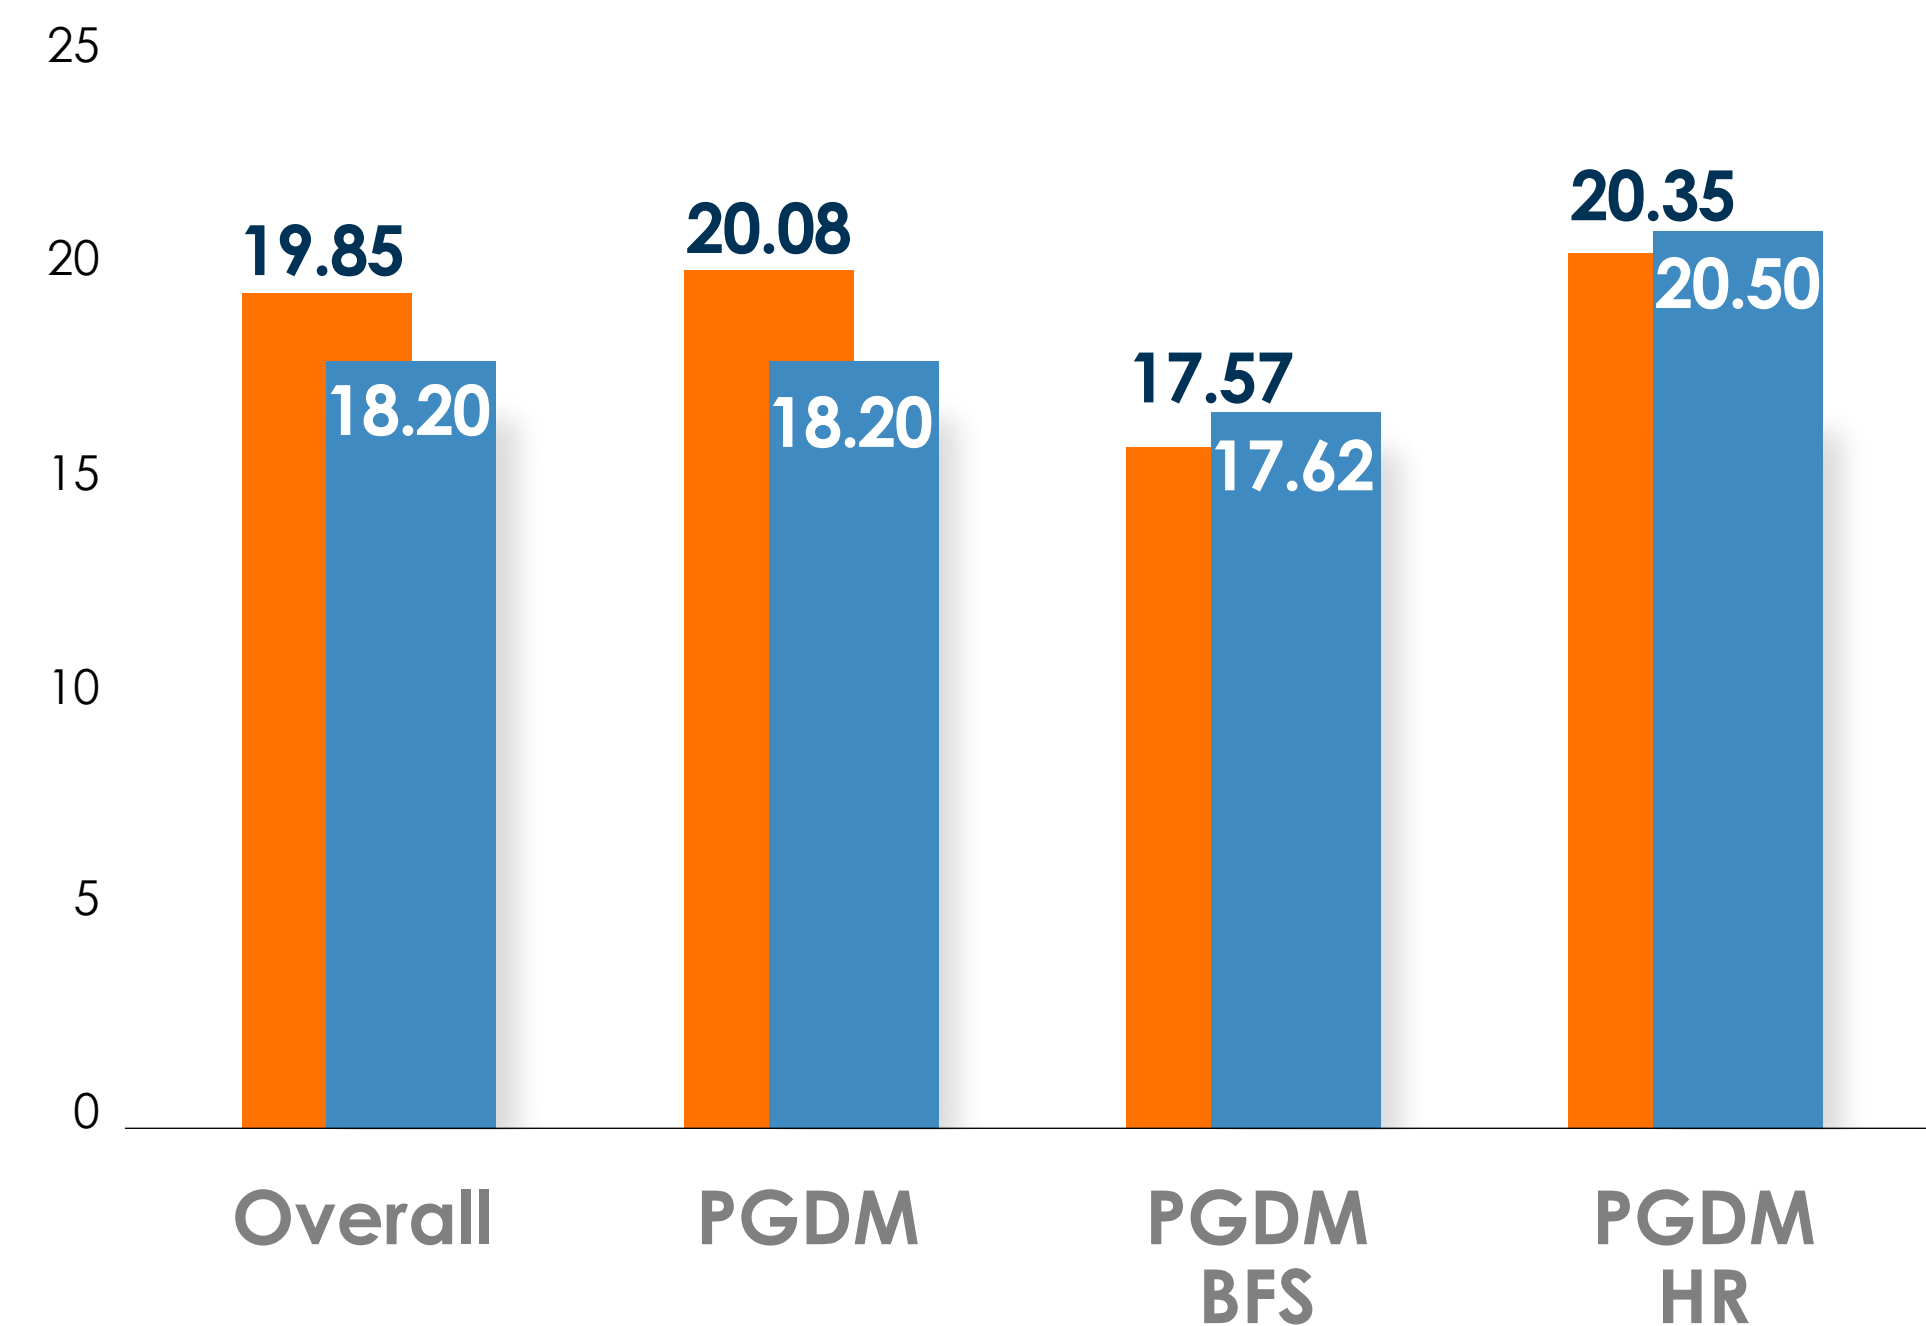

PLACEMENT REPORT 2020-22

PLACEMENT STATISTICS

32 LPA
Highest
CTC

15.23 LPA
Average
CTC

5
International
Offers

Placement Summary

Overall

PGDM

PGDM BFS

PGDM HR

● Median ● Average ● Highest

All figures are in LPA

PLACEMENT STATISTICS

Top 10%

Top 25%

● Average ● Median

All figures are in LPA

BATCH STATISTICS

Students are from varied educational backgrounds and have extensive industry knowledge, owing to the fact that they have worked in sectors like Consulting, Automotive, FMCG/D, Retail, Construction, Analytics, BFSI, E-commerce, Textile, Energy and Power, Manufacturing, EPC, Media, Telecom, and IT/ITES, making the batch extremely diverse.

Gender Ratio

Educational Background

Work Experience

SECTOR OVERVIEW

Sector Wise Offers Made

Overall

PGDM

PGDM BFS