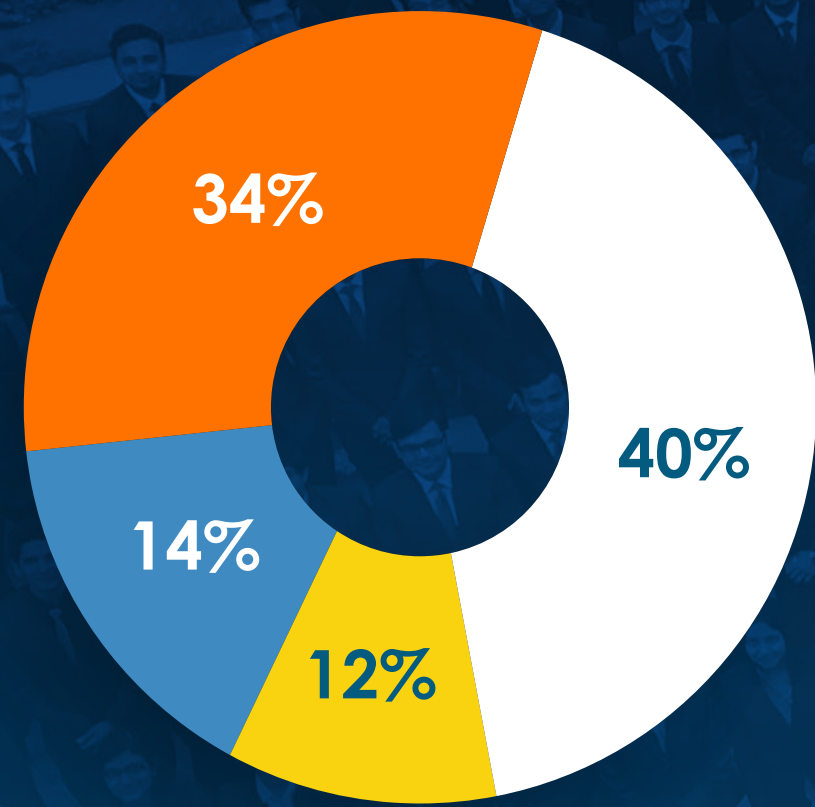

All figures are in LPA

BATCH STATISTICS

Students are from varied educational backgrounds and have extensive industry knowledge, owing to the fact that they have worked in sectors like Consulting, Automotive, FMCG/D, Retail, Construction, Analytics, BFSI, E-commerce, Textile, Energy and Power, Manufacturing, EPC, Media, Telecom, and IT/ITES, making the batch extremely diverse.

Gender Ratio

Educational Background

Work Experience

SECTOR OVERVIEW

Sector Wise Offers Made

Overall

PGDM

PGDM BFS