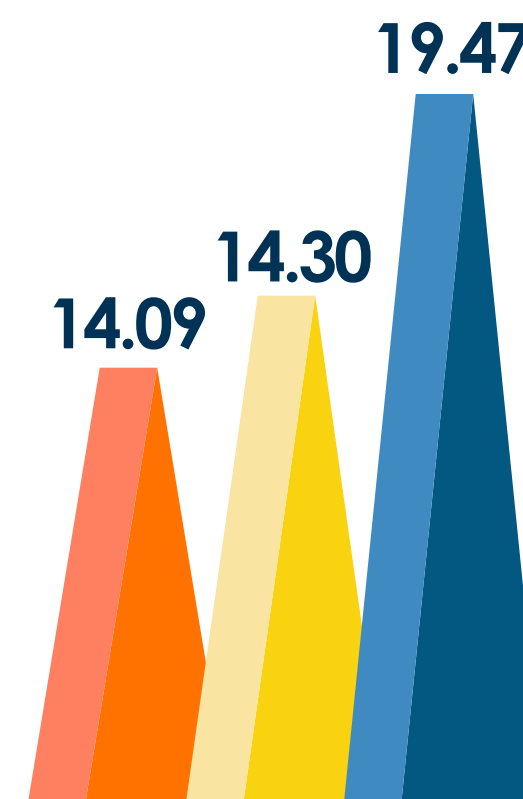

PLACEMENT REPORT 2020-22

PLACEMENT STATISTICS

32 LPA
Highest
CTC

15.23 LPA
Average
CTC

5
International
Offers

Placement Summary

Overall

PGDM