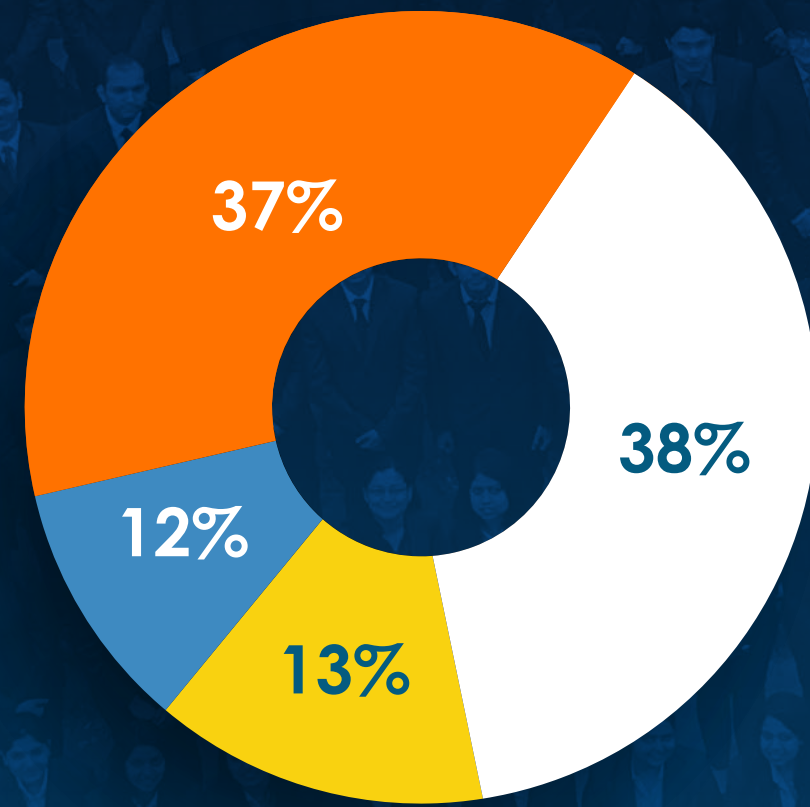

All figures are in LPA

BATCH STATISTICS

Students are from varied educational backgrounds and have extensive industry knowledge, owing to the fact that they have worked in sectors like Consulting, Automotive, FMCG/D, Retail, Construction, Analytics, BFSI, E-commerce, Textile, Energy and Power, Manufacturing, EPC, Media, Telecom, and IT/ITES, making the batch extremely diverse.

Gender Ratio

Educational Background

Work Experience

SECTOR OVERVIEW

Sector Wise Offers Made

Overall

PGDM

PGDM BFS